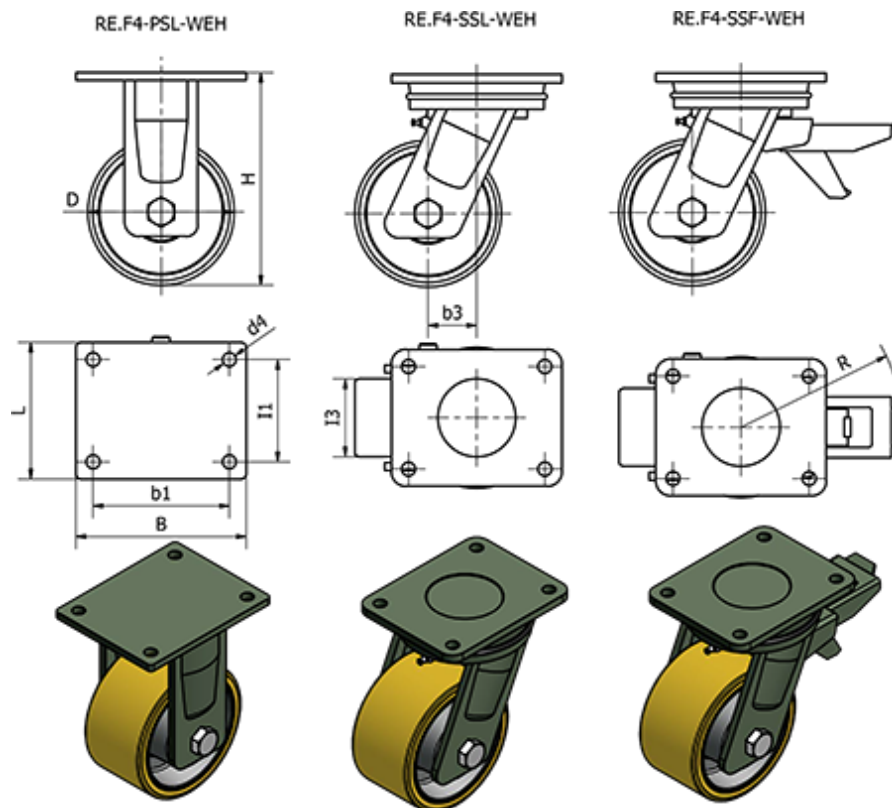

Article number: 2314451472

Description: E+G Cast iron wheel 451472
RE.F4-300-PSL-WEH - Fixed plate

Measures

B	= 200	I1	= 120
b1	= 160	I3	= 80
b3	= 81	L	= 160
Code	= 451472	R	= 166
D	= 300	Rolling resistance (N)	= 6000
d4	= 17	Type	= RE.F4-300-PSL-WEH
Dynamic carrying capacity (N)	= 23000	Weight (g)	= 2167
H	= 365		